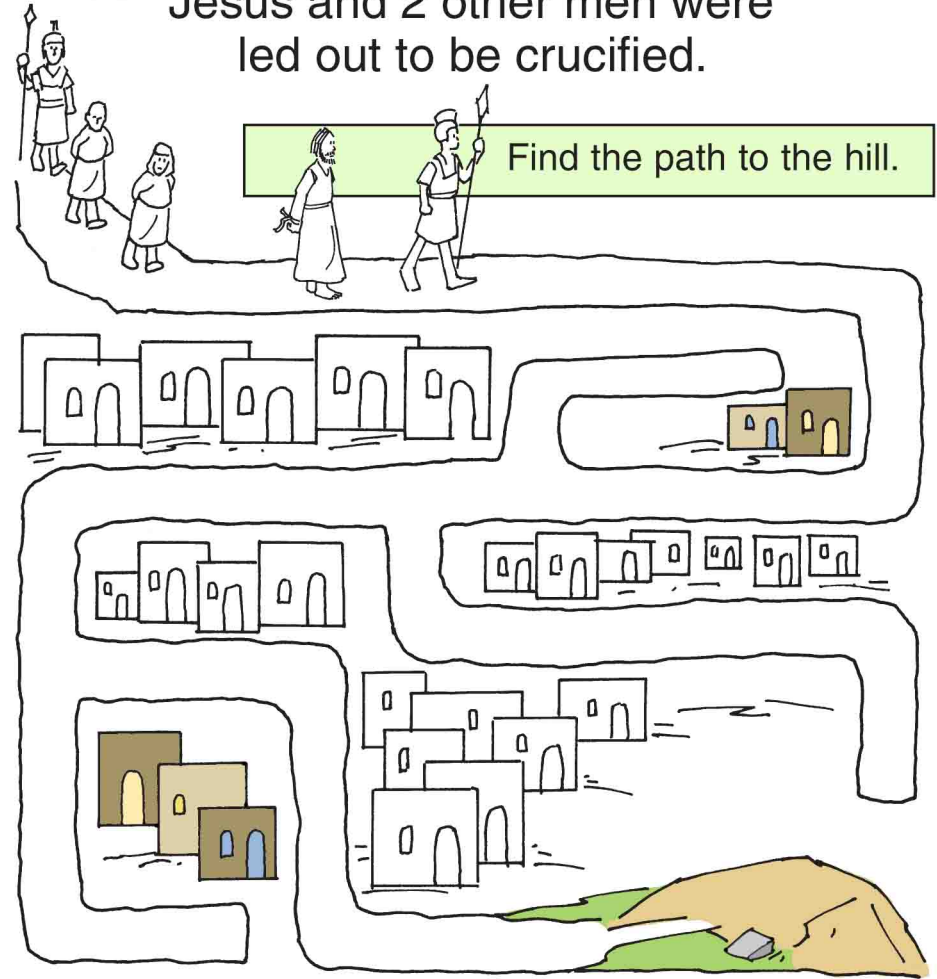

The 2nd man said, “Jesus, remember me when You come into Your kingdom.” Jesus answered him, “Truly I tell you, today you will be with Me in paradise.”

Ages 3+

November 20, 2022 • Luke 23:33-43

Christ, the King

Jesus and 2 other men were led out to be crucified.

Connect the dots.

1 2 3 4 5 6 7 8 9 10 11 12 13 14 15 16 17

St. John's Lutheran Church
Oregon, WI
StJohnsOregonWI.org

Join us for worship on Saturday evenings at 5:00pm, and Sunday mornings at 8:30am & 10:30am. See you Soon!

One of the men with Jesus did not believe Jesus was the Christ.

Circle 6 differences in the bottom picture.

The other man believed Jesus.

Shade the shapes that have a ★.